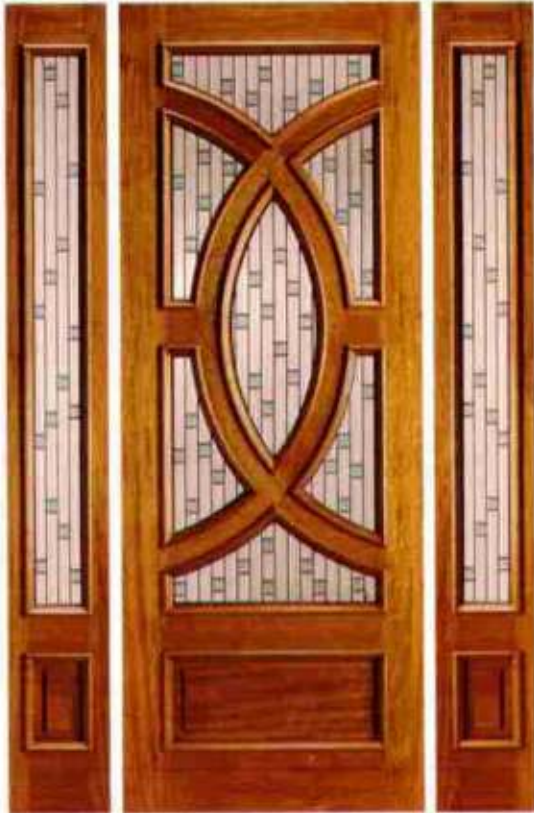

BUDGET DOORS / MAHOGANY

By AAW Inc.

PL - 02

PL - 01

PL - 01

PL - 02

BUILDERS DOORS

By AAW Inc.

Sunrise 3010

Acacia 3020

Firefly 3030

6 Panel 3040

Sunrise Iron 3015

Acacia Iron 3025

Firefly Iron 3035

SIERRA WHITE HARDWOOD*