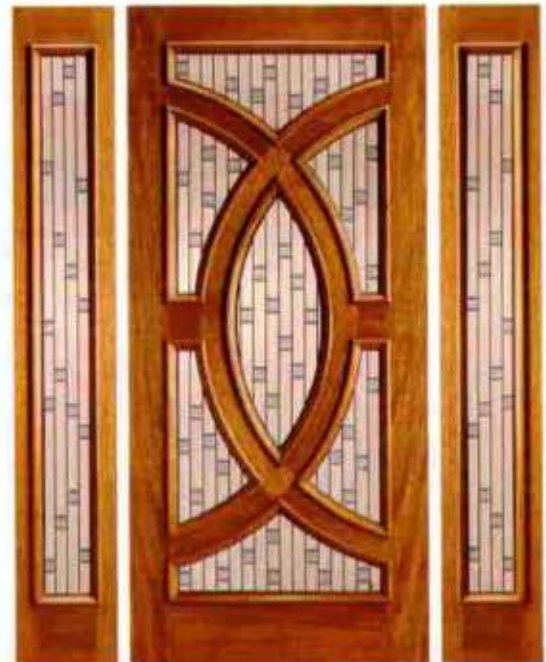

BUDGET DOORS / MAHOGANY

By AAW Inc.

PL - 02

PL - 01

PL - 01

PL - 02

BUILDERS DOORS

By AAW Inc.

Sunrise 3010

Acacia 3020

Firefly 3030

6 Panel 3040

Sunrise Iron 3015

Acacia Iron 3025

Firefly Iron 3035

SIERRA WHITE HARDWOOD*