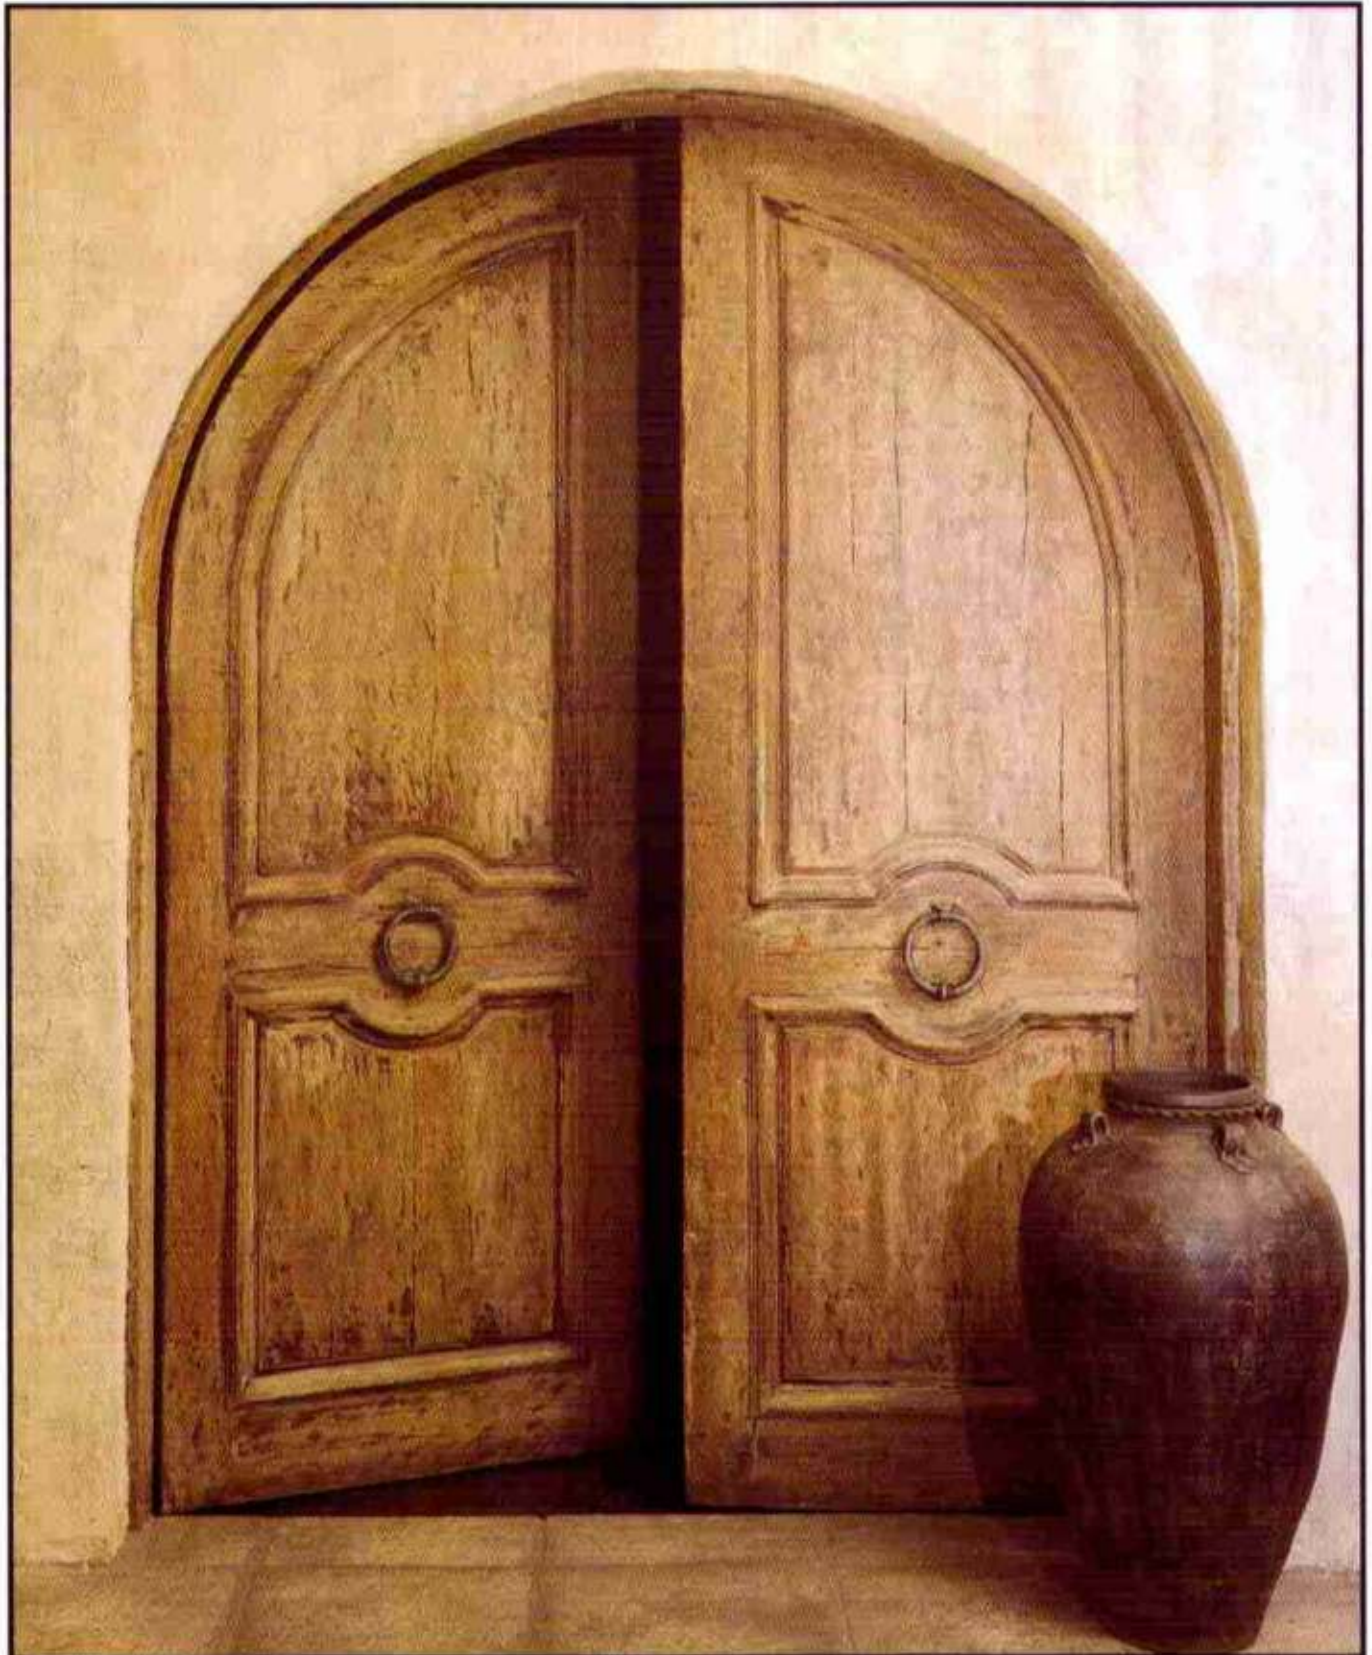

MANSION DOORS

By AAW Inc.

MODEL #1000-A DOOR SYSTEM

CARVED & MANSION DOORS

By AAW Inc.

#20 - THE SEVILLE DOOR INSTALLED. FINISHED BY CUSTOMER.

- All doors are hand carved on both sides
- Meticulously crafted in selected mahogany
- All products are usually in stock for prompt delivery
- Please inquire for custom sizes
- Arched doors supplied with jamb sets